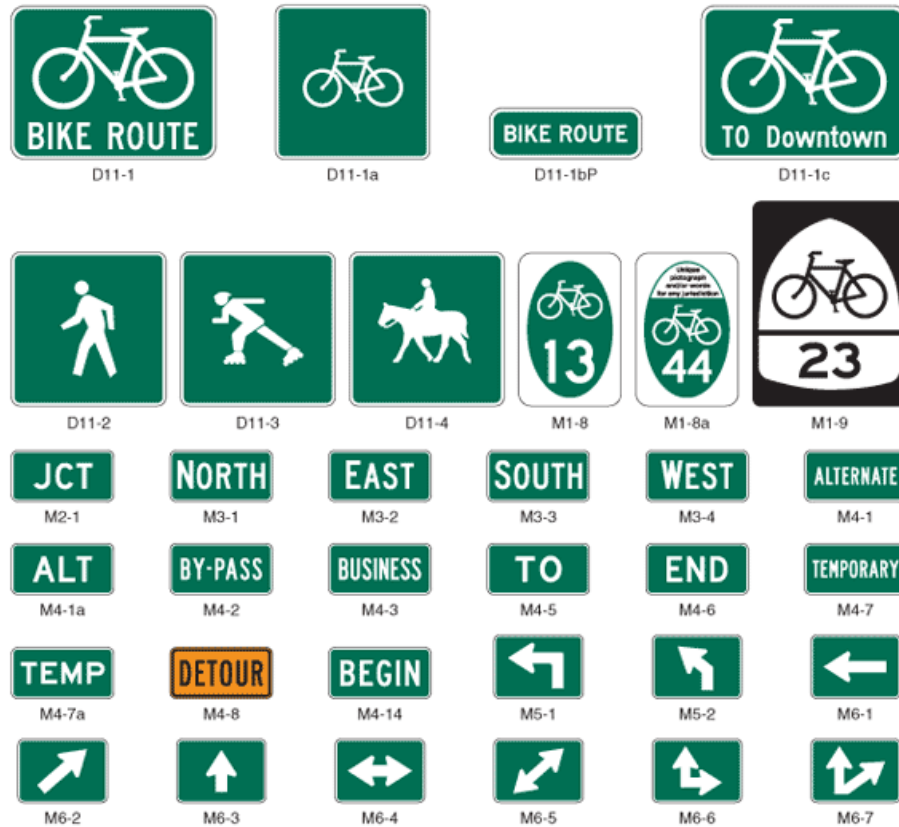

Wayfinding Signage Examples

City Map - Madison, WI

Directional Signage - Portland, OR

Directional Signage - Cambridge, MA

*1 family, green

Bicycle Boulevard Signage - Tucson, AZ

Bikeway Signage - South Bend, IN

Oakland, CA

Decision Sign

Portland, OR

Berkeley, CA

Type 1A (Identification)

Type 1B (Wayfinding)

Chicago, IL

D11-1c Modified Bike Route Sign

D1-1c Guide Signs

San Francisco, CA

Confirmation Sign

Local

Cross-town

Figure 9B-4. Guide Signs and Plaques for Bicycle Facilities (Sheet 1 of 2)

Figure 9B-4. Guide Signs and Plaques for Bicycle Facilities (Sheet 2 of 2)