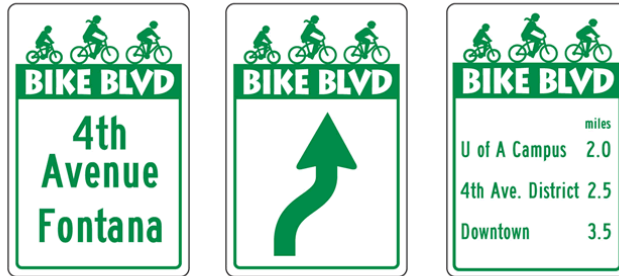

Wayfinding Signage Examples

City Map - Madison, WI

Directional Signage - Portland, OR

Directional Signage - Cambridge, MA

*1 family, green

Bicycle Boulevard Signage - Tucson, AZ

Bikeway Signage - South Bend, IN

Oakland, CA

Decision Sign

Portland, OR

Berkeley, CA

Type 1A (Identification)

Type 1B (Wayfinding)

Chicago, IL

D11-1c Modified Bike Route Sign

D1-1c Guide Signs

San Francisco, CA

Confirmation Sign

Local

Cross-town

Figure 9B-4. Guide Signs and Plaques for Bicycle Facilities (Sheet 1 of 2)

Figure 9B-4. Guide Signs and Plaques for Bicycle Facilities (Sheet 2 of 2)