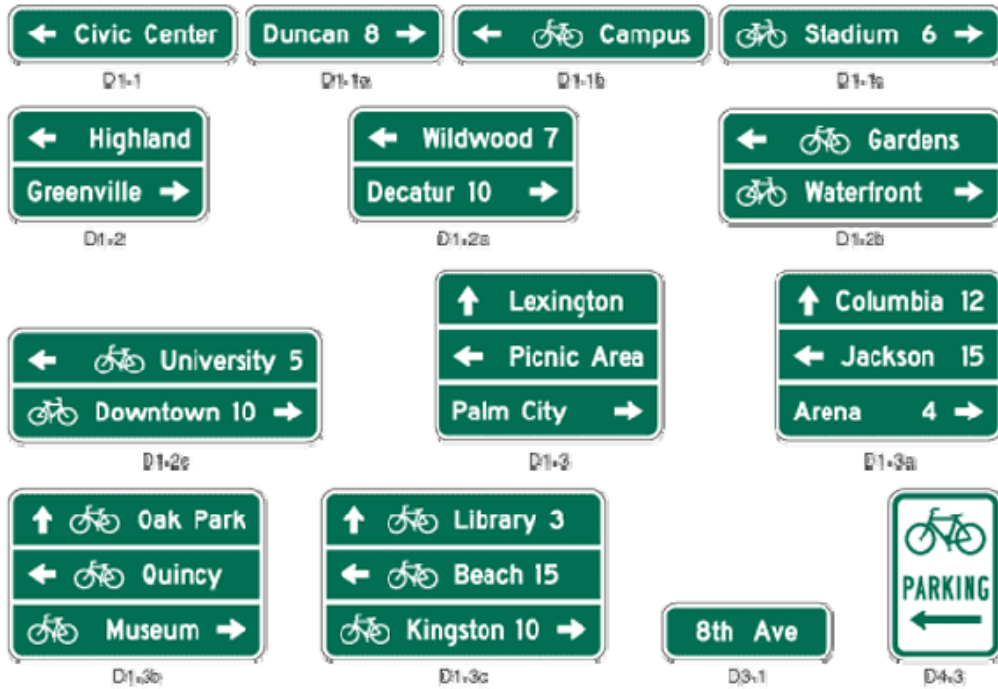

Wayfinding Signage Examples

City Map - Madison, WI

Directional Signage - Portland, OR

Directional Signage - Cambridge, MA

*1 family, green

Bicycle Boulevard Signage - Tucson, AZ

Bikeway Signage - South Bend, IN

Oakland, CA

Decision Sign

Portland, OR

Berkeley, CA

Type 1A (Identification)

Type 1B (Wayfinding)

Chicago, IL

D11-1c Modified Bike Route Sign

D1-1c Guide Signs

San Francisco, CA

Confirmation Sign

Local

Cross-town

Figure 9B-4. Guide Signs and Plaques for Bicycle Facilities (Sheet 1 of 2)

Figure 9B-4. Guide Signs and Plaques for Bicycle Facilities (Sheet 2 of 2)

MUTCD Bikeway Signage Guidelines